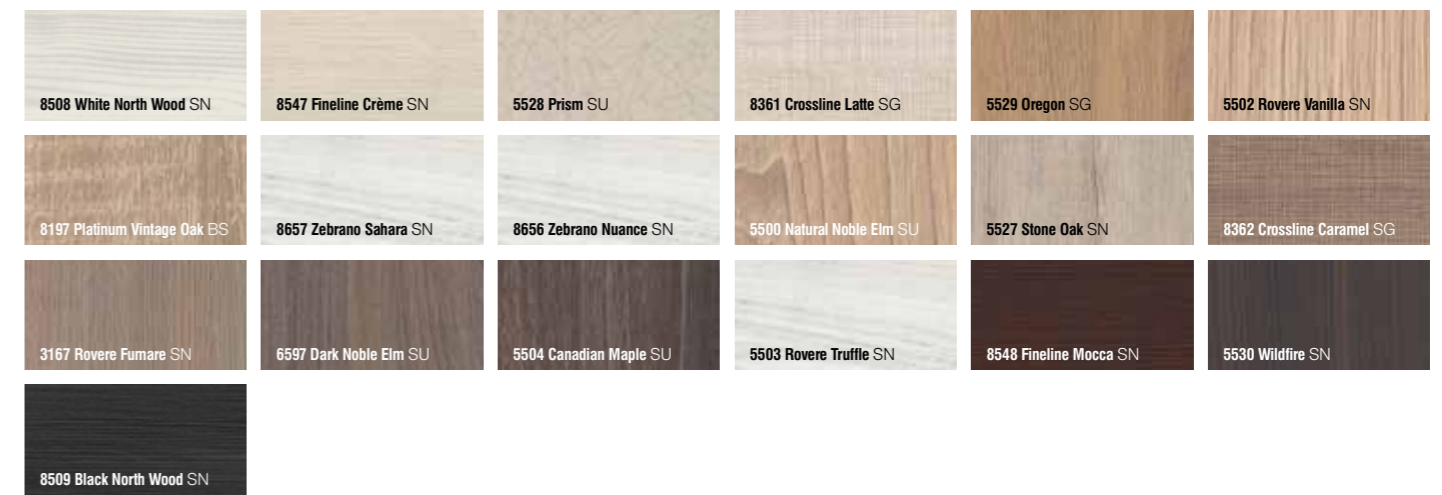

Kronodesign®

Design to inspire: **Laminate**

A collection of **120** Laminate Sheets inspired by the latest global design trends

Trends 2014-15

Colors

Standard

Fresh

Mirror Gloss

Available now from Panelco

Kronodesign® laminate is a hardwearing postformable decorative surface, available in matching designs to selected Kronospan Melamine Faced Partical Board and MDF. It provides the following benefits: