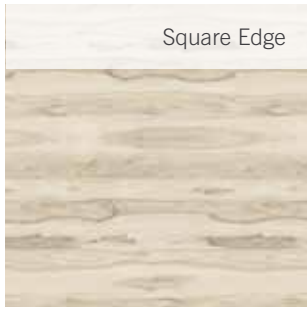

Taurus Beige (Matt)

Caribbean Stone (Gloss)

Tectonica (Matt)

Brazilia (Roche)

Black Slate (Gloss)

Lima (Granite)

Midnight Granite (Satin)

38mm Collection

Mountain Lodge

Exciting designs with realistic surface textures

Block Beech (Matt)

Colmar Oak (Natural Pores)

Walnut Block (Matt)

Walnut Butcher Block (Matt)

Surface textures

The texture makes a big difference to the overall look and feel of a worktop, helping to create a realistic replication of the natural material. These 9 textures are available within the range.