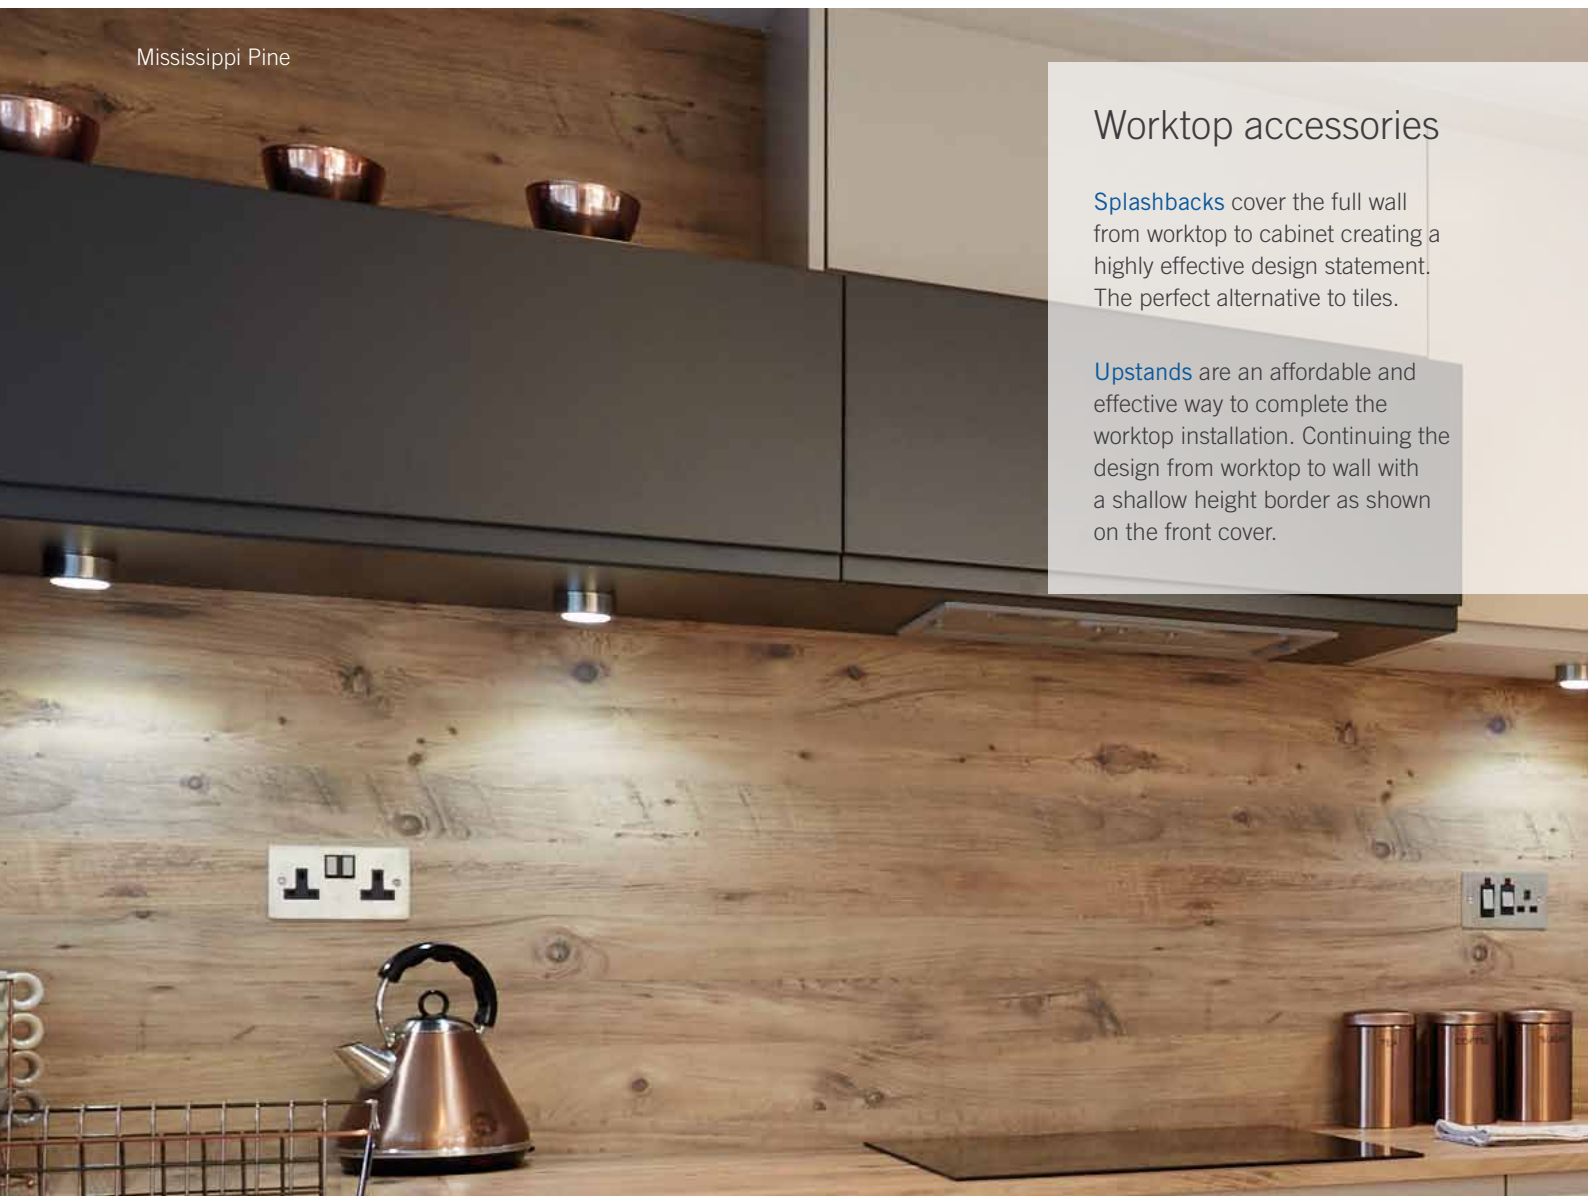

Mountain Lodge

Exciting designs with realistic surface textures

Block Beech (Matt)

Colmar Oak (Natural Pores)

Walnut Block (Matt)

Walnut Butcher Block (Matt)

Surface textures

The texture makes a big difference to the overall look and feel of a worktop, helping to create a realistic replication of the natural material. These 9 textures are available within the range.