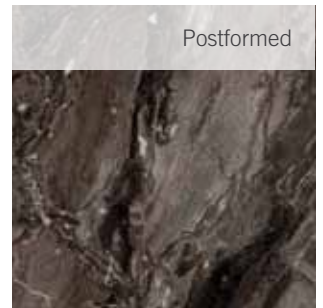

- Substrate P2 E1 chipboard
- High pressure laminate surface
- Edging; HPL/ABS
- Moisture resistant barrier on reverse

Strass Noir

28mm Collection

Blanc Chamonix (Matt)

Fantasy Granite (Matt)

Granite (Matt)

Black Atrium (Satin)

38mm Collection

Strass Blanc (Gloss)

Chaux Sablee Fizzy (Matt)

Strass Noir (Gloss)

Megara (Soft)

Chaux Sablee Fizzy

Torano (Soft)

Taurus Beige (Matt)

Caribbean Stone (Gloss)

Tectonica (Matt)

Brazilia (Roche)

Black Slate (Gloss)

Lima (Granite)

Midnight Granite (Satin)

38mm Collection

Mountain Lodge

Exciting designs with realistic surface textures

Block Beech (Matt)

Colmar Oak (Natural Pores)

Walnut Block (Matt)

Walnut Butcher Block (Matt)

Surface textures

The texture makes a big difference to the overall look and feel of a worktop, helping to create a realistic replication of the natural material. These 9 textures are available within the range.