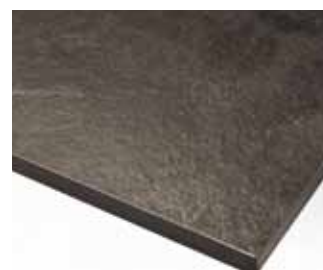

# Zenith Collection

Choose from a stunning range of decors, each with design enhancing surface textures and a beautiful solid black core. This is a worksurface solution without limits – so let it peak your imagination!

Woodstone Grey (GR)

Caldeira (RO)

Rouille (GR)

Manganese (GR)

Magma (RO)

Lave (RO)

Alaska (LM)

Pyla (LM)

Colorado (LM)

Topia (LM)

Brasero (LM)